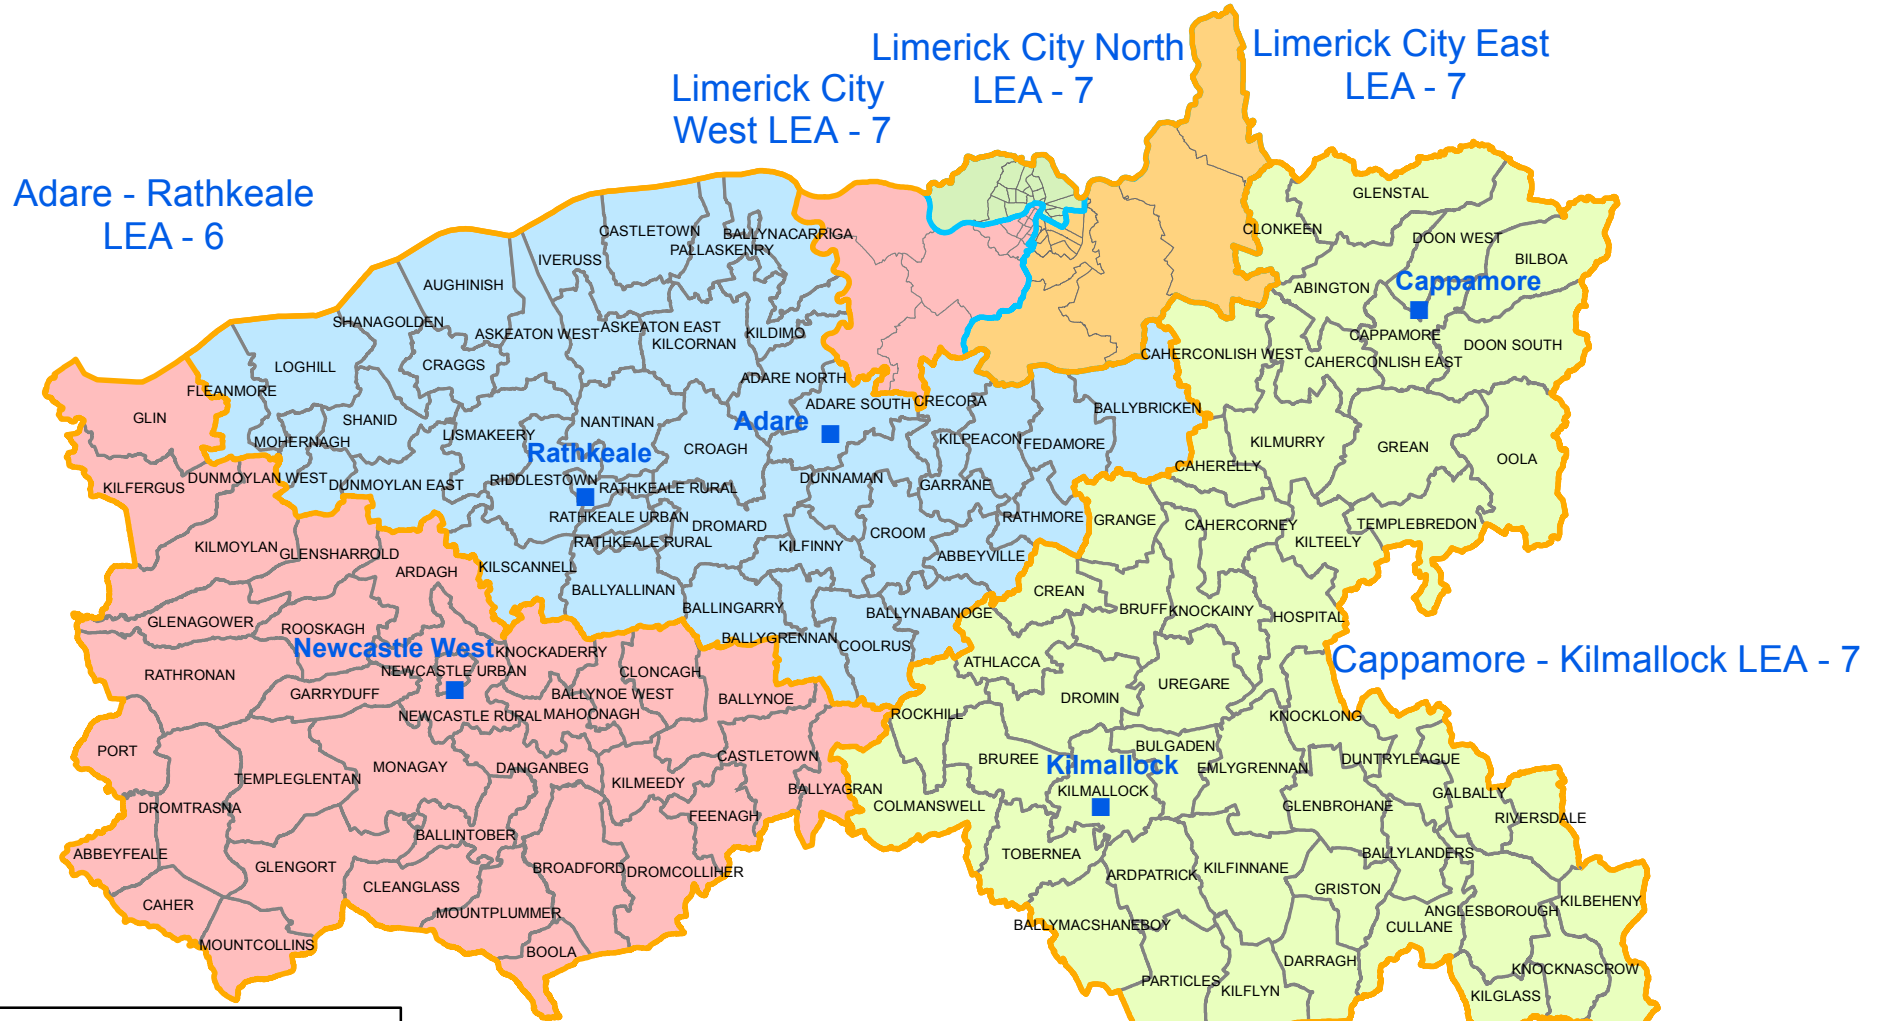

# Local Electoral Area Boundary Committee No. 1 Report 2018

## Limerick

Local Electoral Areas and Municipal Districts:	
Local Electoral Areas:	
Electoral Divisions:	
ED Names:	BRUFF
Town Names:	<b>Adare</b>